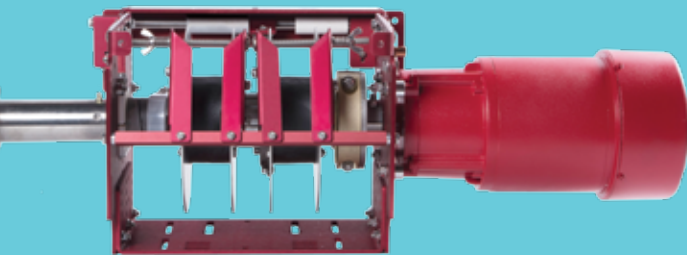

BigRed™ Electric Motor

BigRed, our standard electric drive system, is the toughest waterproof motor on the market today. It is the elegant workhorse of the pool cover industry, using an advanced .75 horsepower, high-torque, waterproof motor.