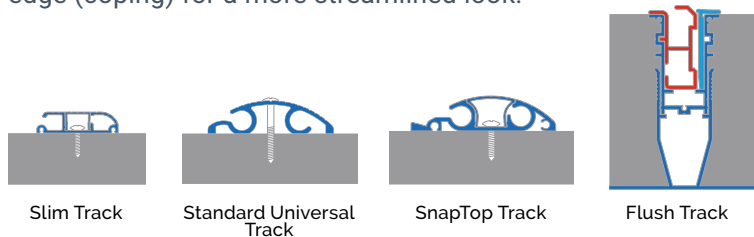

### Universal and SnapTop™ Universal Tracks

Pools of any shape or construction can be covered using Universal Track. You simply need enough deck room for low-profile tracks to run parallel on opposite sides of the pool.

### Slim Track™

The Slim Track is a deck-mounted track designed for spas, swim spas, and small pools with Step-Saver manual pool cover systems. The installation takes up less deck space and has a smaller profile than SnapTop Track.

### Flush Track

Cover-Pools Flush Track is a deck mounted track that is installed flush with the deck. The new channel comes with a reduced width, provides debris protection, and allows for smoother cover operation.

### Track Options

If you are remodeling your pool and deck, you may be able to take advantage of installing Underside Track during construction. Underside Track is concealed beneath the pool's overhanging edge (coping) for a more streamlined look.